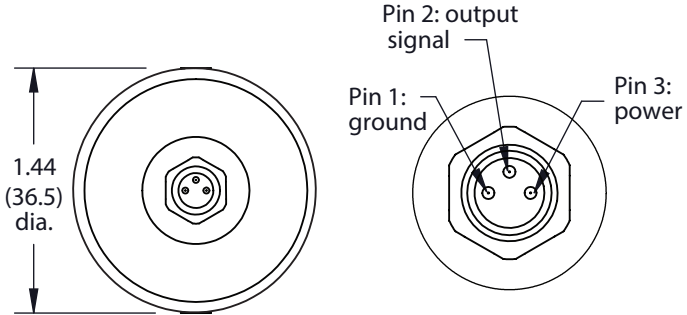

CORDIS CUSTOM CALIBRATED SENSORS

Thread Mount

Manifold Mount

Clippard

877-245-6247 | clippard