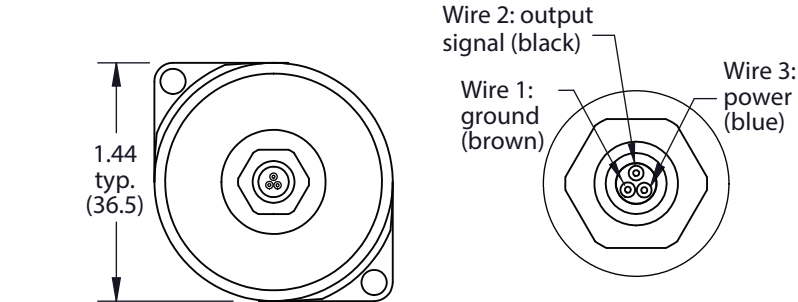

CORDIS CUSTOM CALIBRATED SENSORS

Thread Mount

Manifold Mount

Clippard

877-245-6247 | clippard