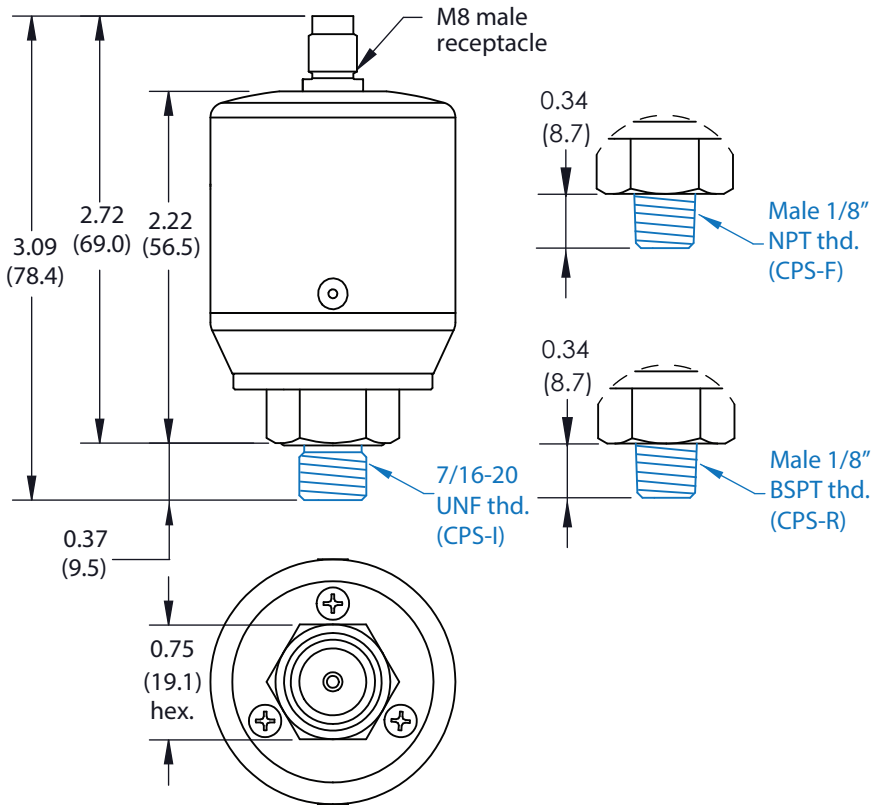

CORDIS CUSTOM CALIBRATED SENSORS

Thread Mount

Manifold Mount

Clippard

877-245-6247 | clippard