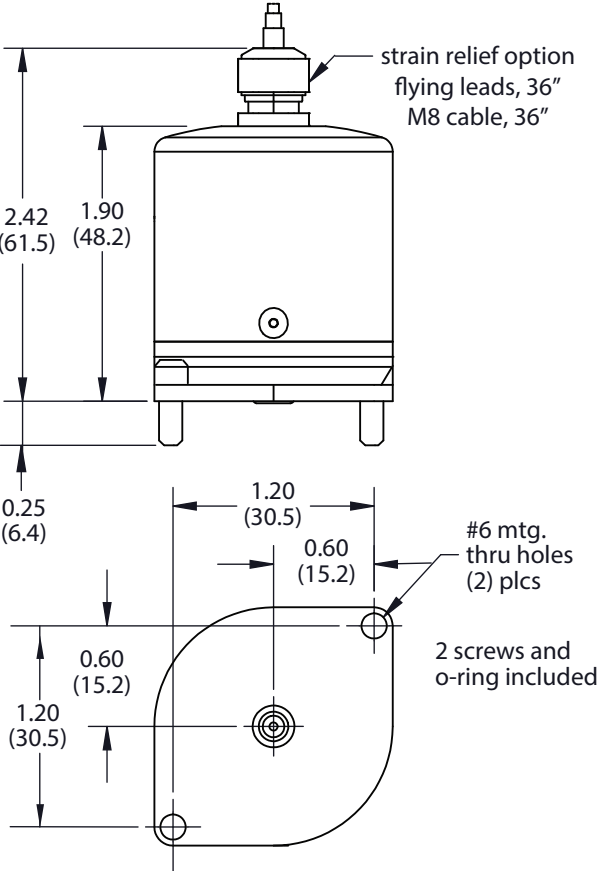

CORDIS CUSTOM CALIBRATED SENSORS

Thread Mount

Manifold Mount

Clippard

877-245-6247 | clippard